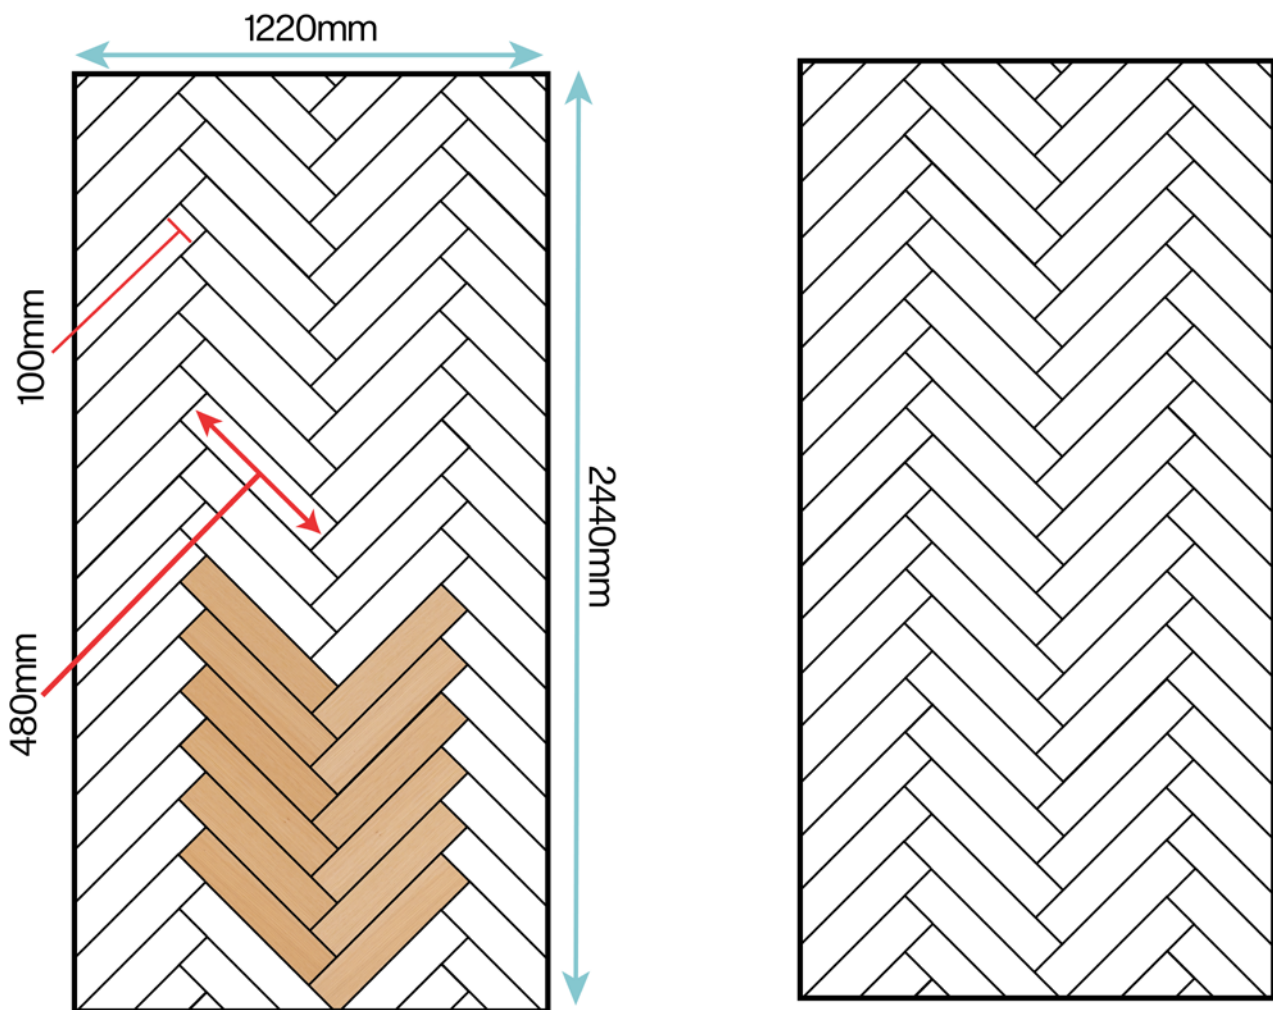

Plymasters

Herringbone Oak

Pattern Detail

Herringbone Oak is an oak veneer laid in a pleasingly symmetrical herringbone pattern. Each 'plank' making up the herringbone pattern is 100mm x 480mm as pictured below.